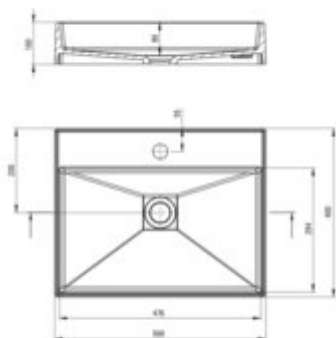

CORREO

Granite washbasin, countertop

Product code: CQR_AU5S

EAN: 5907650826590

Color: alabaster

Warranty [years]: 10

Finish	alabaster
Material	granite
Installation method	countertop/standing
Width [mm]	400
Length [mm]	500
Height [mm]	100
Depth [mm]	80
Pre-drilled tap holes	1
Hole for the tap	no
Antibacterial	yes
Hydrophobicity	yes
Without overflow	yes

Features:

- Properties of Deante granite: resistance to impact, high temperature, discoloration, therm
- Hydrophobic properties repel water molecules
- The finish enriched with silver ions adds antiseptic properties
- Only the best materials, the quality of which has been confirmed by laboratory tests