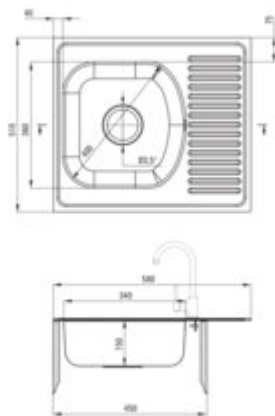

### Sink

Finish	décor
Surface type	décor
Material	steel 201
Installation method	inset
Number of bowls	1
Minimum cabinet width [mm]	450
Width [mm]	510
Length [mm]	580
Height [mm]	150
Bowl depth [mm]	150
Cut-out Length [mm]	560
Cut-out Width [mm]	490
Reversible	yes
Equipped with accessories	yes
Drain diameter	3.5"