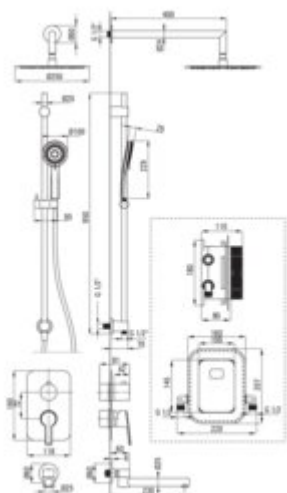

ARNIKA

Concealed shower set, with mixer BOX

Product code: BXYWDQAM

EAN: 5907650859611

Color: titanium

Warranty [years]: 7

Mixer (BXY_X44M)

Mixer type	Concealed BOX, mixer
Installation method	concealed
Flow class [l/min]	B <= 25.2 (19.9 - 25.2)
Acoustic group [dB]	I (x <= 20)

Mixer (BXY_DQAM)

Mixer type	Concealed BOX
Installation method	concealed

Spout (NAC_D87K)

Spout type	foldable
Range of shower/ bath spout [mm]	230
aerator	yes

Spout (NAC_D45K)

Spout type	still
Range of shower/ bath spout [mm]	388

Shower overhead

Shape	round
Material	steel 304
Diameter [mm]	250
Anti-calc	yes
Number of functions	1
Stream type	rain
Quick response time for turning the water on and off	yes

Hose

Length [mm]	1500
Braid material	PVC
Anti-twist	2