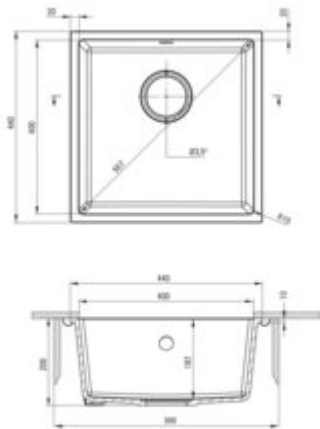

### Sink

Finish	anthracite metallic
Surface type	matte
Material	granite
Installation method	undermount, inset
Number of bowls	1
Minimum cabinet width [mm]	500
Width [mm]	440
Length [mm]	440
Height [mm]	200
Bowl depth [mm]	187
Cut-out Length [mm]	400
Cut-out Width [mm]	400
Reversible	yes
Equipped with accessories	yes
Drain diameter	3.5"