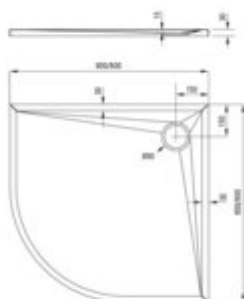

KERRIA PLUS

Acrylic shower tray, half round

Product code: KTS_054B

EAN: 5907650809715

Color: white

Warranty [years]: 5

Finish	white
Material	acrylic
Shape	half round
Width [mm]	800
Length [mm]	800
Height [mm]	30
arc radius [mm]	550
Installation method	directly on the spout, on the floor level, on the construction material support
Drain diameter	90
Antibacterial	yes
possibility to cut to size	yes

Features:

- Durable acrylic material that maintains its shine and color
- For installation at floor level, directly on the screed or supported by construction mater
- SOLID PLUS technology: composite filling guaranteeing full stability, effective insulation
- Possibility of cutting the Kerria Plus shower tray
- Warning! The NHC_029C siphon fits this shower tray
- Dedicated cleaning agent, safe for cleaned surfaces
- Only the best materials, the quality of which has been confirmed by laboratory tests