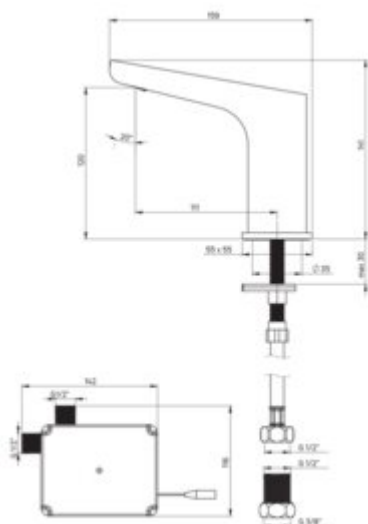

HIACYNT

Washbasin tap, contactless

Product code: BQH_N28R

EAN: 5907650875161

Color: nero

Warranty [years]: 7

Mixer

Finish	nero
Material	brass
Mixer type	sensor
Installation method	standing
Total mixer height [mm]	141
Flow class [l/min]	Z - 4-9 l/min
Acoustic group [dB]	I (x <= 20)
Check valves	yes

Spout

Mixer spout range [mm]	111
Material	brass

Aerator

Aerator type	swivel, flat
Aerator size	M24

Connecting hose

Length [mm]	450
Installation thread	1/2"
Connection thread	M10

Features:

- The mixer body is made of the highest quality brass
- Contactless tap with a motion sensor
- The mixer is equipped with a stream aerator
- The movable aerator allows you to direct the water stream
- 45 cm connection hoses included
- Z flow class (4-9 l/min) allowing for water consumption reduction
- The mixer is equipped with non-return valves so that the mixed water does not flow back in
- Innovative, durable and easy to clean Nero coating
- Only the best materials, the quality of which has been confirmed by laboratory tests
- Modern design with a hint of timelessness
- The mixer is manufactured in Poland, with the utmost care for product quality.
- Cleaning agent for fixtures in all colors available