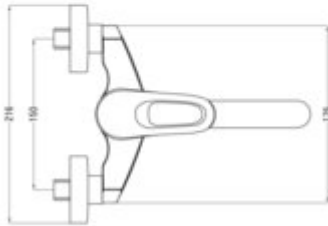

VERO

Washbasin tap, wall-mounted

Product code: BOW_050M

EAN: 5908212061053

Color: chrome

Warranty [years]: 5

Mixer

Finish	chrome
Material	brass
Mixer type	single-handle, mixer
Installation method	wall-mounted
Flow class [l/min]	A ≤ 15 (9.1 - 15)
Acoustic group [dB]	I (x ≤ 20)

Mixer cartridge

Ceramic cartridge size	40 mm
------------------------	-------

Spout

Spout type	swivel
Mixer spout range [mm]	222
Material	stainless steel

Aerator

Aerator type	honeycomb
Aerator size	M24

Features: