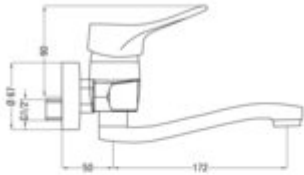

VERO

Washbasin tap, wall-mounted

Product code: BOW_050M

EAN: 5908212061053

Color: chrome

Warranty [years]: 5

Mixer

Finish	chrome
Material	brass
Mixer type	single-handle, mixer
Installation method	wall-mounted
Flow class [l/min]	A ≤ 15 (9.1 - 15)
Acoustic group [dB]	I (x ≤ 20)

Mixer cartridge

Ceramic cartridge size	40 mm
------------------------	-------

Spout

Spout type	swivel
Mixer spout range [mm]	222
Material	stainless steel

Aerator

Aerator type	honeycomb
Aerator size	M24

Features: