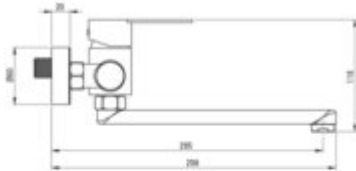

LUP0

Kitchen tap, wall-mounted

Product code: BLU_F80M

EAN: 5907650816645

Color: brushed steel

Warranty [years]: 5

Mixer

Finish	steel
Material	steel 304
Mixer type	single-handle, mixer
Installation method	wall-mounted
Flow class [l/min]	S - 15.1-19.8 l/min
Acoustic group [dB]	II (20 < x <= 30)

Mixer cartridge

Ceramic cartridge size	35 mm
------------------------	-------

Spout

Spout type	swivel
Mixer spout range [mm]	285
Material	steel 304

Aerator

Aerator type	honeycomb
Aerator size	M24

Features:

- The mixer is equipped with a stream aerator
- The swivel spout improves the comfort of use
- Only the best materials, the quality of which has been confirmed by laboratory tests
- Cleaning agent for fixtures in all colors available