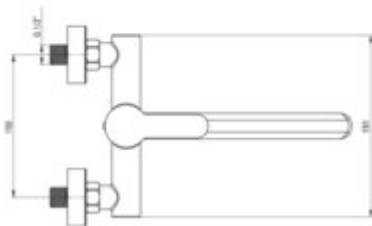

LUP0

Kitchen tap, wall-mounted

Product code: BLU_F80M

EAN: 5907650816645

Color: brushed steel

Warranty [years]: 5

Mixer

Finish	steel
Material	steel 304
Mixer type	single-handle, mixer
Installation method	wall-mounted
Flow class [l/min]	S - 15.1-19.8 l/min
Acoustic group [dB]	II (20 < x <= 30)

Mixer cartridge

Ceramic cartridge size	35 mm
------------------------	-------

Spout

Spout type	swivel
Mixer spout range [mm]	285
Material	steel 304

Aerator

Aerator type	honeycomb
Aerator size	M24

Features:

- The mixer is equipped with a stream aerator
- The swivel spout improves the comfort of use
- Only the best materials, the quality of which has been confirmed by laboratory tests
- Cleaning agent for fixtures in all colors available