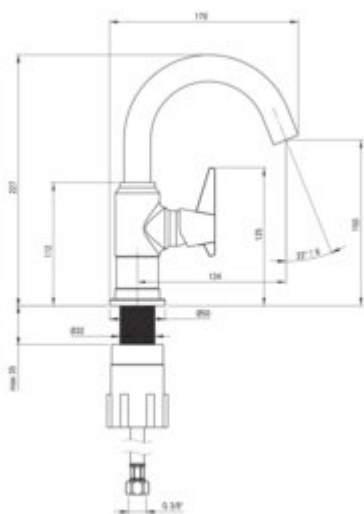

TEMISTO

Washbasin tap

Product code: BQT_M20M

EAN: 5907650826484

Color: brass

Warranty [years]: 7

Mixer

Finish	brass
Material	brass
Mixer type	single-handle, mixer
Installation method	standing
Total mixer height [mm]	227
Flow class [l/min]	Z - 4-9 l/min
Acoustic group [dB]	I (x <= 20)

Mixer cartridge

Ceramic cartridge size	25 mm
------------------------	-------

Spout

Spout type	swivel
Mixer spout range [mm]	134
Material	stainless steel

Aerator

Aerator type	swivel, honeycomb
Aerator size	M18.5

Connecting hose

Length [mm]	450
Installation thread	3/8"
Connection thread	M10

Features:

- Deante Design Studio Collection
- Design that connects the past with the future
- Hand-crafted elements
- Innovative and durable brass color coating
- 45 cm connection hoses included
- The mixer is equipped with a stream aerator
- The movable aerator allows you to direct the water stream
- Z flow class (4-9 l/min) allowing for water consumption reduction
- The mounting sleeve facilitates the installation of the mixer
- The lever on the side makes it easier to keep the spout clean
- The mixer body is made of the highest quality brass
- we recommend buying a universal plug in the color of the mixer
- Cleaning agent for fixtures in all colors available