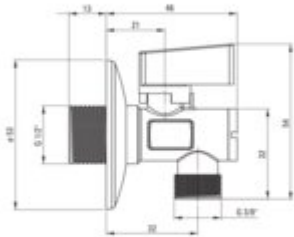

Angle valve, ball-type

Product code: VFA_B62M

EAN: 5908212023440

Color: chrome

Warranty [years]: 2

Finish	chrome
Surface type	shine
Type	angle
Material	brass
Installation thread	1/2"
Connection thread	3/8"
Metal knob	yes
with a filter	yes
with a masking rosette	yes