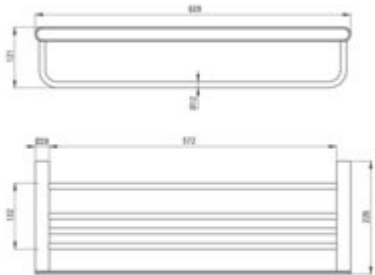

ROUND Shelf, ribbed

Product code: ADR_R531

EAN: 5907650834656

Color: brushed gold

Warranty [years]: 2

bathroom accessories

Finish	brushed gold
Surface type	brushed
Material	stainless steel
Height [mm]	121
Width [mm]	628
Depth [mm]	226
Mounting kit included	yes
Multifunctional product	yes