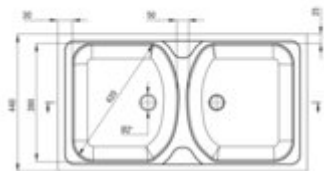

TECHNO

Steel sink, 2-bowl

Product code: ZMU_3200

EAN: 5907650845751

Color: décor

Warranty [years]: 2

Sink

Finish	décor
Surface type	décor
Material	steel 201
Installation method	inset
Number of bowls	2
Minimum cabinet width [mm]	800
Width [mm]	440
Length [mm]	790
Height [mm]	130
Bowl depth [mm]	130
2nd bowl depth [mm]	130
Cut-out Length [mm]	770
Cut-out Width [mm]	420
Reversible	no
Equipped with accessories	yes
Drain diameter	2"

Sink waste kit

Finish	steel
Plug type	manual
Low siphon/ Space saver	yes
possibility to connect a dishwasher/ washing machine	yes

Features:

- High-strength stainless steel
- The sink is equipped with fittings with a connection to the dishwasher
- Natural antiseptic properties of steel
- The decor finish has increased scratch resistance
- Dedicated cleaning agent, safe for cleaned surfaces
- Self-drilling tap hole - without voiding the warranty.