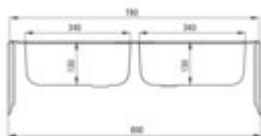

TECHNO

Steel sink, 2-bowl

Product code: ZMU_3200

EAN: 5907650845751

Color: décor

Warranty [years]: 2

Sink

Finish	décor
Surface type	décor
Material	steel 201
Installation method	inset
Number of bowls	2
Minimum cabinet width [mm]	800
Width [mm]	440
Length [mm]	790
Height [mm]	130
Bowl depth [mm]	130
2nd bowl depth [mm]	130
Cut-out Length [mm]	770
Cut-out Width [mm]	420
Reversible	no
Equipped with accessories	yes
Drain diameter	2"

Sink waste kit

Finish	steel
Plug type	manual
Low siphon/ Space saver	yes
possibility to connect a dishwasher/ washing machine	yes

Features:

- High-strength stainless steel
- The sink is equipped with fittings with a connection to the dishwasher
- Natural antiseptic properties of steel
- The decor finish has increased scratch resistance
- Dedicated cleaning agent, safe for cleaned surfaces
- Self-drilling tap hole - without voiding the warranty.