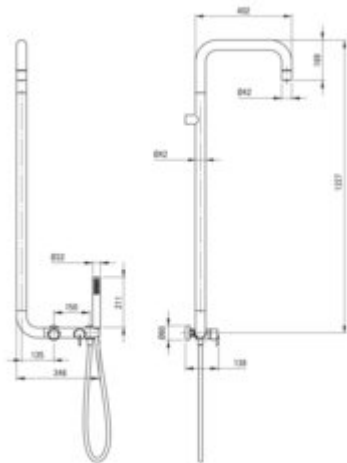

SILIA  
Shower column, with shower  
mixer

Product code: NQS\_R4XM  
EAN: 5907650827047  
Color: brushed gold  
Warranty [years]: 5

reddot winner 2024

#### Shower column

Finish	brushed gold
mixer	yes
Flow class [l/min]	15<= S <20 (15 - 19.9)

#### Shower overhead

Shape	round
Material	brass
thickness	42
Diameter [mm]	42
Anti-calc	yes
Number of functions	1
Stream type	rain

#### Hose

Length [mm]	1500
Braid material	PVC
Anti-twist	1