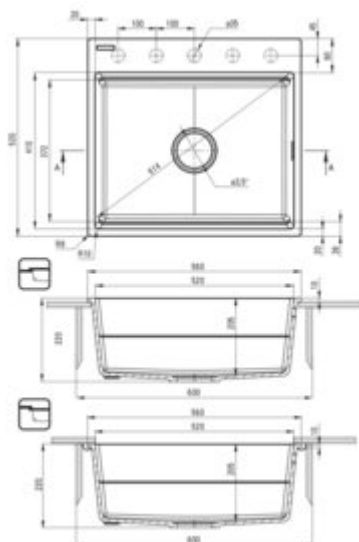

MAGNETIC

Magnetic granite sink, 1-bowl

Product code: ZRM_T10A

EAN: 5907650865445

Color: anthracite metallic

Warranty [years]: 18

Sink

Finish	anthracite metallic
Surface type	matte
Material	granite
Installation method	undermount, inset, flush
Number of bowls	1
Minimum cabinet width [mm]	600
Width [mm]	520
Length [mm]	560
Height [mm]	220
Bowl depth [mm]	205
Cut-out Length [mm]	540
Cut-out Width [mm]	500
Cut-out Length [mm]	520
Cut-out Width [mm]	410
Equipped with accessories	yes
Drain diameter	3.5"
Number of pre-drilled holes	5