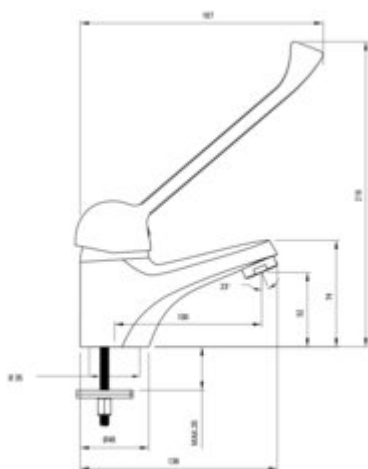

JOKO

Washbasin tap, with automatic plug

Product code: BOJ_021C

EAN: 5908212028698

Color: chrome

Warranty [years]: 5

Mixer

Finish	chrome
Material	brass
Installation method	standing
Total mixer height [mm]	216
Flow class [l/min]	A ≤ 15 (9.1 - 15)
Acoustic group [dB]	I (x ≤ 20)
Plug included in the set	yes
Clinic lever	yes

Mixer cartridge

Ceramic cartridge size	40 mm
------------------------	-------

Spout

Mixer spout range [mm]	100
Material	brass

Aerator

Aerator type	honeycomb
Aerator size	M24

Connecting hose

Length [mm]	350
Installation thread	3/8"
Connection thread	M10