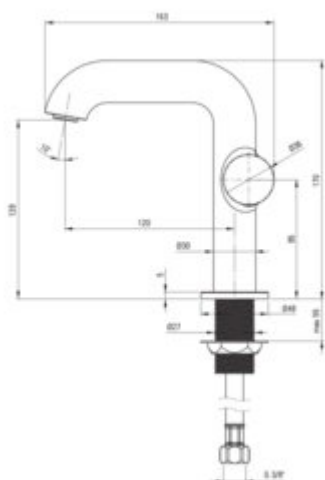

## Washbasin tap, with rectangular spout

**Product code:** BHS\_F24M

**EAN:** 5907650886600

**Color:** brushed steel

**Warranty [years]:** 7

### Mixer

Finish	steel
Material	brass
Mixer type	single-handle, mixer
Installation method	standing
Total mixer height [mm]	170
Flow class [l/min]	Z - 4-9 l/min
Acoustic group [dB]	I (x <= 20)

### Mixer cartridge

Ceramic cartridge size	25 mm
------------------------	-------

### Connecting hose

Length [mm]	450
Installation thread	3/8"
Connection thread	M10