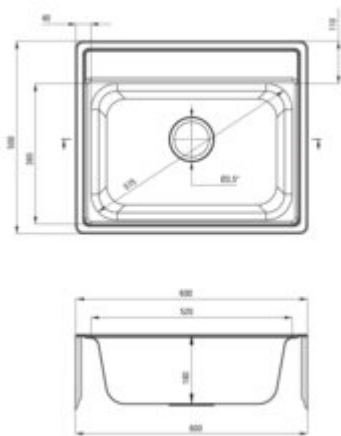

SOUL

Steel sink, 1-bowl

Product code: ZYU_3103

EAN: 5908212043189

Color: décor

Warranty [years]: 2

Sink

Finish	décor
Surface type	décor
Material	steel 304
Installation method	inset
Number of bowls	1
Minimum cabinet width [mm]	600
Width [mm]	500
Length [mm]	600
Height [mm]	180
Bowl depth [mm]	180
Cut-out Length [mm]	580
Cut-out Width [mm]	480
Reversible	no
Equipped with accessories	yes
Drain diameter	3.5"

Sink waste kit

Finish	steel
Plug type	manual
Low siphon/ Space saver	yes
possibility to connect a dishwasher/ washing machine	yes

Features:

- High-strength stainless steel
- The sink is equipped with fittings with a connection to the dishwasher
- Natural antiseptic properties of steel
- The décor finish has increased scratch resistance
- Dedicated cleaning agent, safe for cleaned surfaces
- Self-drilling tap hole - without voiding the warranty.