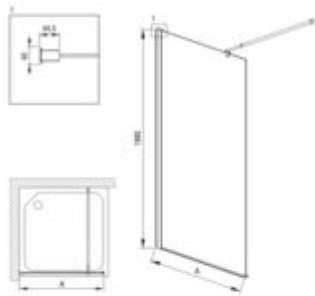

### Shower wall / walk-in, Kerria Plus system

Product code: KTS\_N38P

EAN: 5908212087527

Color: nero

Warranty [years]: 5

Model	Size (mm)	A (mm)
670_K38P	800x1980	2000 L170
670_K84P	800x1980	2000 L170
670_K88P	800x1980	1950 L170
670_K88P	800x1980	1900 L170
670_K23P	700x1980	1950 L170
670_K28P	800x1980	1900 L170
670_K38P	800x1980	1850 L170
670_K38P	1000x1980	1850 L170
670_K23P	1100x1980	1850 L170
670_K38P	1200x1980	1750 L170
670_K38P	1400x1980	1550 L170

Finish	nero
Width [mm]	800
Height [mm]	2000
Glass finish	transparent
Glass thickness [mm]	6
Active cover	yes
installation	to be completed with KTS doors , to be completed with KTS walk-in , possibility of assembly with a KTS movable panel
Side dimension [mm]	770
Adjustment range from [mm]	700
Adjustment range up to [mm]	1200
Masking of assembly elements	yes
Profiles levelling the curvature of the walls	yes
Railings	adjustable stiffening the cabin
Tempered glass TOTAL WHITE	yes
Installation without shower tray possible	yes