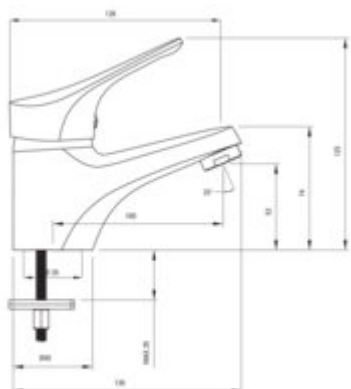

JOKO

Washbasin tap

Product code: BOJE020M

EAN: 5907650865292

Color: chrome

Warranty [years]: 5

Mixer

Finish	chrome
Material	brass
Mixer type	single-handle, mixer
Installation method	standing
Total mixer height [mm]	125
Flow class [l/min]	A <= 15 (9.1 - 15)
Acoustic group [dB]	I (x <= 20)

Mixer cartridge

Ceramic cartridge size	40 mm
Eco-click cartridge	yes
Temperature lock	yes

Spout

Mixer spout range [mm]	100
Material	brass

Aerator

Aerator type	honeycomb
Aerator size	M24

Connecting hose

Length [mm]	350
Installation thread	3/8"
Connection thread	M10

Features:

- Only the best materials, the quality of which has been confirmed by laboratory tests
- Two-step ECO-click cartridge, allowing to reduce the water flow below 5 l/min
- The mixer is equipped with a stream aerator
- The mixer body is made of the highest quality brass
- 45 cm connection hoses included
- Cleaning agent for fixtures in all colors available