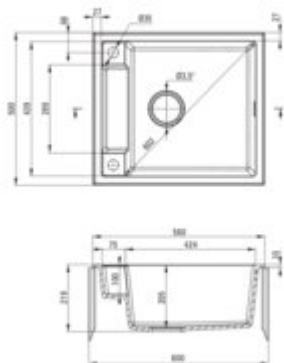

MAGNETIC

Magnetic granite sink, 1-bowl

Product code: ZRM_G103

EAN: 5908212094983

Color: metallic graphite

Warranty [years]: 18

Sink

Finish	metallic graphite
Surface type	matte
Material	granite
Installation method	inset
Number of bowls	1
Minimum cabinet width [mm]	600
Width [mm]	500
Length [mm]	560
Height [mm]	219
Bowl depth [mm]	205
Cut-out Length [mm]	540
Cut-out Width [mm]	480
Reversible	yes
Equipped with accessories	yes
Drain diameter	3.5"
Number of holes	2