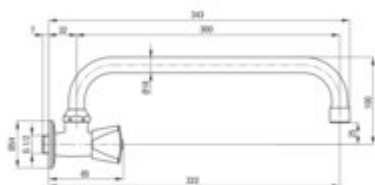

# Washbasin tap, wall-mounted

Product code: BEZ\_051L

EAN: 5907650826279

Color: chrome

Warranty [years]: 2

## Mixer

Finish	chrome
Material	brass, stainless steel
Mixer type	for cold water, for mixed water
Installation method	wall-mounted
Total mixer height [mm]	119
Flow class [l/min]	S - 15.1-19.8 l/min
Acoustic group [dB]	II (20 < x <= 30)

## Mixer cartridge

Ceramic cartridge size	1/2"
------------------------	------

## Spout

Spout type	swivel
Mixer spout range [mm]	330
Material	stainless steel