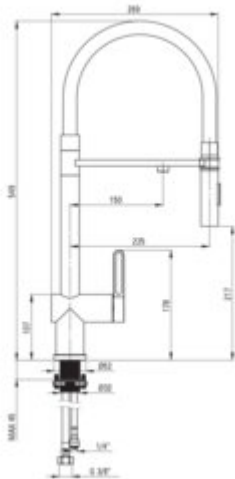

MAGNETIC

Kitchen tap, with water filtration kit

Product code: BRMFD75M

EAN: 5907650895763

Color: titanium

Warranty [years]: 7

Mixer

Finish	titanium
Material	steel 304
Mixer type	single-handle, for the water filter connection, mixer
Installation method	standing
Flow class [l/min]	Z - 4-9 l/min
Acoustic group [dB]	I (x <= 20)

Mixer cartridge

Ceramic cartridge size	35 mm
------------------------	-------

Spout

Spout type	elastic
Material	silicone

Aerator

Aerator type	honeycomb
--------------	-----------

Connecting hose

Length [mm]	600
Installation thread	3/8"
Connection thread	M10

Hand shower

Number of functions	2
---------------------	---

Features:

- Deante Design Studio Collection
- The mixer is equipped with a stream aerator
- 2-function spout
- Magnetic spout holder
- Z flow class (4-9 l/min) allowing for water consumption reduction
- The mounting sleeve facilitates the installation of the mixer
- Only the best materials, the quality of which has been confirmed by laboratory tests
- Cleaning agent for fixtures in all colors available
- Innovative, durable and easy to clean Titanium coating
- Triple water filtration
- Water flow monitoring