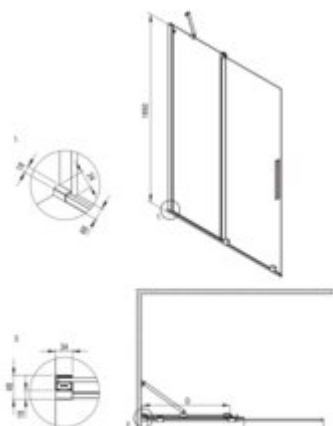

**PRIZMA**  
Shower cabin, square

**Product code:** KPNRP09P09

**EAN:** 5907650884163

**Color:** brushed gold

**Warranty [years]:** 5

Model	Type	A (mm)	B (mm)	C (mm)	D (mm)
WTJ K388	800x1950	790-800	310	420	370
WTJ K388	900x1950	880-900	360	470	420
WTJ K326	1200x1950	1180-1200	410	520	470
WTJ K326	1200x1950	1180-1200	510	620	570
WTJ K348	1400x1950	1380-1400	510	720	670

**Showe cabin**

Finish	brushed gold
Width [mm]	900
Height [mm]	1950
Glass finish	transparent
Glass thickness [mm]	6
Active cover	yes
Side dimension [mm]	900
Railings	short to perpendicular wall/long to parallel wall
Tempered glass TOTAL WHITE	no
Reversible doors	yes
Installation without shower tray	yes possible
Possibility to install a railing to a perpendicular wall	yes

**Features:**

- Hydrophobic Active-Cover coating that makes it easier for water to run off the glass
- Possibility to install the cabin without a shower tray, directly on the tiles
- Possibility of mounting the cabin directly on tiles or on Correo granite (KQR) and Kerria Plus acrylic (KTS) shower trays
- Safe and durable tempered glass
- Resistance to impacts, chemicals and stains in accordance with PN-EN 14428+A1:2008 norm, c
- The railings give the structure rigidity
- Only the best materials, the quality of which has been confirmed by laboratory tests
- Dedicated to Active Cover surfaces
- Innovative and easy to maintain brushed gold coating
- Dedicated cleaning agent, safe for cleaned surfaces