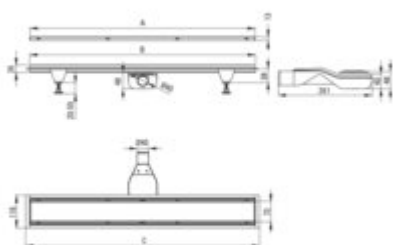

Linear drain, floor

Product code: KOS_008D
EAN: 5907650879268
Color: brushed steel
Warranty [years]: 10

Model	A (mm)	B (mm)	C (mm)
KOS-008D	800	50	630
KOS-007D	600	50	430
KOS-006D	750	50	580
KOS-005D	500	50	330
KOS-004D	300	50	130

Finish	brushed steel
Length [mm]	800
Material	stainless steel
Siphon flow [l/min]	36
Siphon 360 degrees	yes
Siphon included	yes
Siphon cleaned from the top	yes
Connection diameter [mm]	50
adjustable feet included	yes
Reversible drain	yes
Waterproofing mat	yes

Features:

- The drain is made of high quality stainless steel
- The set includes feet for easy leveling and a hook for removing the grate
- Easy to clean siphon
- Only the best materials, the quality of which has been confirmed by laboratory tests
- Hygienic certificate of the National Institute of Hygiene confirming the product's compliance
- Dedicated cleaning agent, safe for cleaned surfaces
- Possibility to choose installation method
- Insert wet/dry - effective barrier against sewage odors