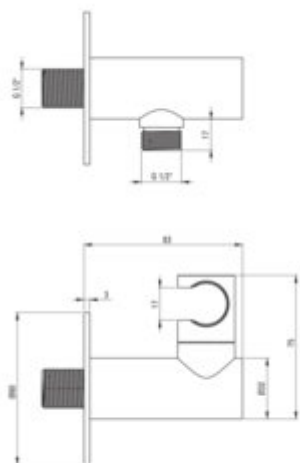

## Angled hose connector, round

**Product code:** NQS\_C57K

**EAN:** 5907650872146

**Color:** brushed bronze

**Warranty [years]:** 2

Finish	brushed bronze
Connection type	for the hose with hand shower holder
Shape	round
Material	brass
Connection thread	yes
Concealed mounting	yes