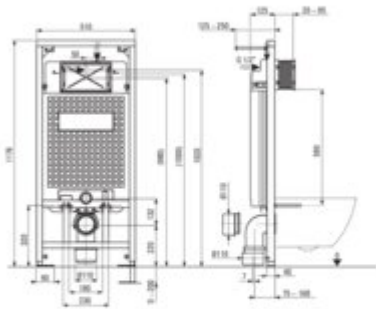

HIACYNT NEW

Toilet set, concealed

Product code: CDYN6ZPW

EAN: 5907650819356

Color: nero, white

Warranty [years]: 10

Concealed toilet frame

Frame height adjustment [mm]	200
Tank capacity [l]	9
Double flushing [l]	3/6
Designated for light casing	yes
Designated for installation in front of the load-bearing wall	yes
Connection valve G1/2"	yes
Silent flushing and filling	yes
Mounting bolts spacing 180 mm and 230 mm	yes

Toilet bowl

Finish	white
Type	wall-mounted
Rim type	rimless
Hidden mountings	yes

Flush button

Finish	nero
Surface type	matte
Button type	duple

Features:

- Innovative concealed frame
- Dual button, allowing adjustment of the amount of water used for flushing
- Hard and durable ceramics does not lose its properties with long use
- Antibacterial coating, preventing the growth of microorganisms
- Rimless bowl for easy cleaning and hygiene
- Soft-closing toilet seat
- Mounting system with hidden fixings
- Hygienic certificate of the National Institute of Hygiene confirming the product's compliance
- Dedicated cleaning agent, safe for cleaned surfaces
- Quick and easy disconnection function