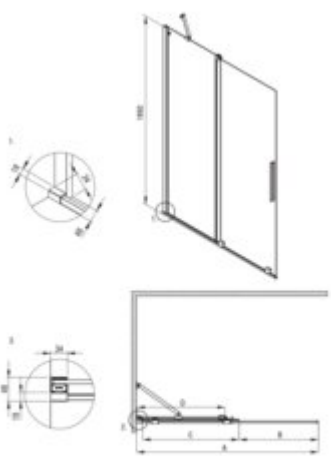

PRIZMA
Shower wall, walk-in

Product code: KTJ_A38R

EAN: 5907650889373

Color: bianco

Warranty [years]: 5

Model	Size	A (mm)	B (mm)	C (mm)	D (mm)
KTJ K38R	800x1950	780-800	310	420	370
KTJ K39R	900x1950	880-900	360	470	420
KTJ K30R	1000x1950	980-1000	410	520	470
KTJ K32R	1200x1950	1180-1200	510	620	570
KTJ K34R	1400x1950	1380-1400	610	720	670

Finish	bianco
Width [mm]	800
Height [mm]	1950
Glass finish	transparent
Glass thickness [mm]	6
Active cover	yes
Side dimension [mm]	800
Railings	short to perpendicular wall/long to parallel wall
Reversible doors	yes
Installation without shower tray possible	yes
Possibility to install a railing to a perpendicular wall	yes

Features:

- Only the best materials, the quality of which has been confirmed by laboratory tests
- Hydrophobic Active-Cover coating that makes it easier for water to run off the glass
- Dedicated to Active Cover surfaces
- Possibility to install the cabin without a shower tray, directly on the tiles
- Safe and durable tempered glass
- Resistance to impacts, chemicals and stains in accordance with PN-EN 14428+A1:2008 norm, c
- Free combination of elements
- Dedicated cleaning agent for cleaned surfaces
- The set includes two rails - short and long