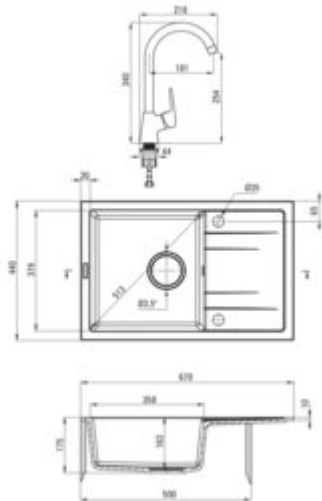

### Sink

Finish	graphite
Surface type	matte
Material	granite
Installation method	inset
Number of bowls	1
Minimum cabinet width [mm]	500
Width [mm]	440
Length [mm]	670
Height [mm]	175
Bowl depth [mm]	163
Cut-out Length [mm]	650
Cut-out Width [mm]	420
Reversible	yes
Equipped with accessories	yes
Drain diameter	3.5"
Number of holes	2
Hydrophobicity	yes

### Mixer cartridge

Ceramic cartridge size	35 mm
------------------------	-------

### Connecting hose

Length [mm]	350
Installation thread	3/8"
Connection thread	M10