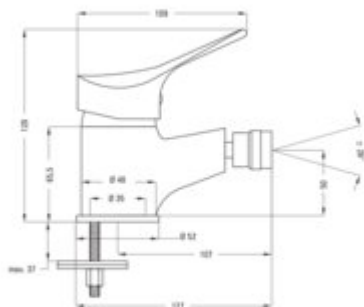

JOKO

Bidet tap, with automatic plug

Product code: BOJ_031M

EAN: 5908212034903

Color: chrome

Warranty [years]: 5

Mixer

Finish	chrome
Material	brass
Mixer type	single-handle, mixer
Installation method	standing
Total mixer height [mm]	128
Flow class [l/min]	A <= 15 (9.1 - 15)
Acoustic group [dB]	I (x <= 20)

Mixer cartridge

Ceramic cartridge size	40 mm
------------------------	-------

Spout

Mixer spout range [mm]	107
------------------------	-----

Aerator

Aerator size	M22
--------------	-----

Connecting hose

Length [mm]	350
Installation thread	3/8"
Connection thread	M10