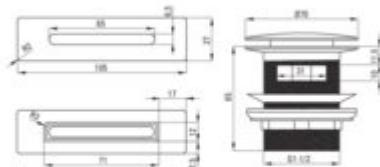

Accessories set

Product code: KYY_C10B

EAN: 5907650895374

Color: brushed bronze

Warranty [years]: 2

Finish	brushed bronze
purpose	with bath mixer
type	click-clack
Shape	round
Drain diameter	1 1/2"

Features: