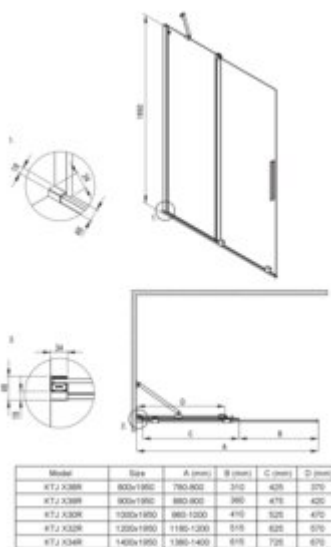

PRIZMA
Shower cabin, rectangular

Product code: KPNRP10S09

EAN: 5907650899600

Color: brushed gold

Warranty [years]: 5

Showe cabin (KTJ_R30R)

Finish	brushed gold
Width [mm]	1000
Height [mm]	1950
Glass finish	transparent
Glass thickness [mm]	6
Active cover	yes
Side dimension [mm]	1000
Railings	short to perpendicular wall/long to parallel wall
Tempered glass TOTAL WHITE	no
Reversible doors	yes
Installation without shower tray possible	yes
Possibility to install a railing to a perpendicular wall	yes

Showe cabin (KTJ_R39P)

Finish	brushed gold
Width [mm]	900
Height [mm]	1950
Glass finish	transparent
Glass thickness [mm]	6
Active cover	yes
Side dimension [mm]	880
Tempered glass TOTAL WHITE	no
Reversible doors	yes
Installation without shower tray possible	yes

Shower door

rails	adjustable stiffening the cabin
-------	---------------------------------

Features:

- Safe and durable tempered glass
- Hydrophobic Active-Cover coating that makes it easier for water to run off the glass
- Dedicated to Active Cover surfaces
- Only the best materials, the quality of which has been confirmed by laboratory tests
- Possibility to install the cabin without a shower tray, directly on the tiles
- Resistance to impacts, chemicals and stains in accordance with PN-EN 14428+A1:2008 norm, c
- Free combination of elements
- Dedicated cleaning agent, safe for cleaned surfaces