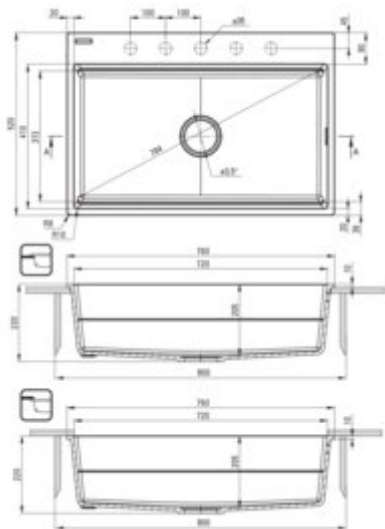

### Sink

Finish	alabaster
Surface type	matte
Material	granite
Installation method	inset, undermount, flush
Number of bowls	1
Minimum cabinet width [mm]	800
Width [mm]	520
Length [mm]	760
Height [mm]	220
Bowl depth [mm]	205
Cut-out Length [mm]	740
Cut-out Width [mm]	500
Cut-out Length [mm]	720
Cut-out Width [mm]	410
Equipped with accessories	yes
Drain diameter	3.5"
Number of pre-drilled holes	5