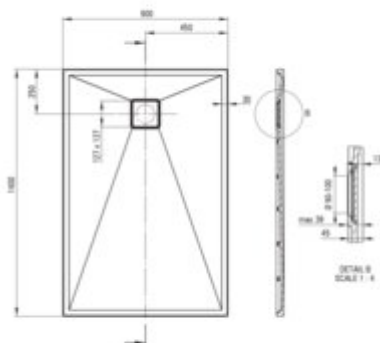

CORREO

Granite shower tray, rectangular

Product code: KQR_547B

EAN: 5907650812685

Color: beige

Warranty [years]: 10

Material	granite
Shape	rectangular
Width [mm]	900
Length [mm]	1400
Height [mm]	45
Installation method	directly on the spout, on the construction material support, on the floor level
Drain diameter	90
possibility to cut to size	yes
Hydrophobicity	yes

Features:

- Dedicated cleaning agent, safe for cleaned surfaces
- Anti-slip properties of granite shower trays
- The finish enriched with silver ions adds antiseptic properties
- Properties of Deante granite: resistance to impact, high temperature, discoloration, therm
- Hydrophobic properties repel water molecules
- For installation at floor level, directly on the screed or supported by construction mater
- Possibility of cutting the granite shower tray
- Warning! The NHC_029D siphon fits this shower tray
- Warning! The NHC_029C siphon fits this shower tray
- Only the best materials, the quality of which has been confirmed by laboratory tests