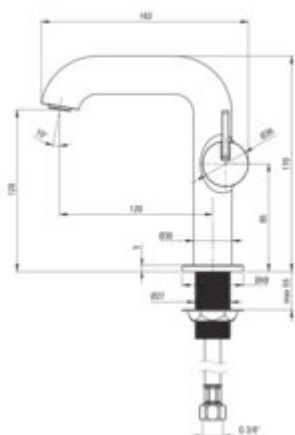

SILIA

Washbasin tap, with rectangular spout

Product code: BQS_N24M

EAN: 5907650818120

Color: nero

Warranty [years]: 7

Mixer

Finish	nero
Material	brass
Mixer type	single-handle, mixer
Installation method	standing
Total mixer height [mm]	170
Flow class [l/min]	Z - 4-9 l/min
Acoustic group [dB]	I (x ≤ 20)

Mixer cartridge

Ceramic cartridge size	25 mm
------------------------	-------

Spout

Mixer spout range [mm]	120
Material	brass

Aerator

Aerator type	flat, swivel, honeycomb
Aerator size	M24

Connecting hose

Length [mm]	450
Installation thread	3/8"
Connection thread	M10

Features:

- Deante Design Studio Collection
- Noble form and timeless simplicity
- Innovative, durable and easy to clean Nero coating
- The mixer is equipped with a stream aerator
- The mixer body is made of the highest quality brass
- The mounting sleeve facilitates the installation of the mixer
- The movable aerator allows you to direct the water stream
- 45 cm connection hoses included
- Only the best materials, the quality of which has been confirmed by laboratory tests
- Z flow class (4-9 l/min) allowing for water consumption reduction
- The lever on the side makes it easier to keep the spout clean
- Cleaning agent for fixtures in all colors available