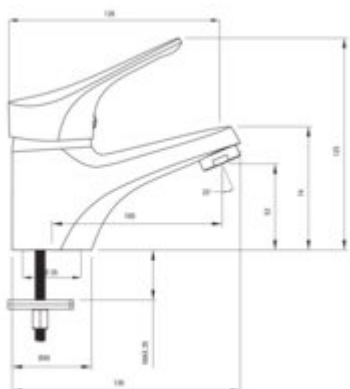

### Mixer

Finish	chrome
Material	brass
Mixer type	single-handle, mixer
Installation method	standing
Total mixer height [mm]	125
Flow class [l/min]	A <= 15 (9.1 - 15)
Acoustic group [dB]	I (x <= 20)

### Mixer cartridge

Ceramic cartridge size	40 mm
------------------------	-------

### Spout

Mixer spout range [mm]	100
Material	brass

### Connecting hose

Length [mm]	350
Installation thread	3/8"
Connection thread	M10