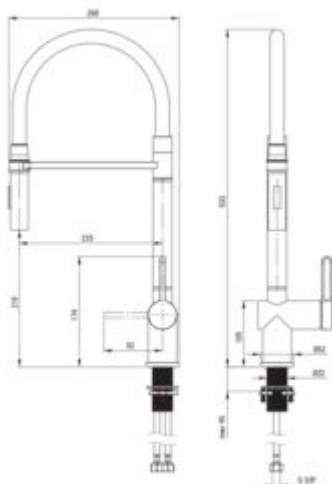

## Mixer

Finish	steel
Material	steel 304
Mixer type	single-handle, mixer
Installation method	standing
Flow class [l/min]	Z - 4-9 l/min
Acoustic group [dB]	I (x <= 20)

## Mixer cartridge

Ceramic cartridge size	35 mm
------------------------	-------

## Connecting hose

Length [mm]	600
Installation thread	3/8"
Connection thread	M10