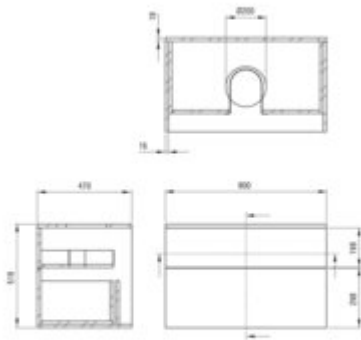

PRIZMA

Bathroom vanity, with granit washbasin

Product code: SD6B8SAU6S

EAN: 5908212009451

Color: gloss white

Warranty [years]: 2

Furniture

Finish	white
Installation method	wall-mounted
Width [mm]	800
Height [mm]	520
Depth [mm]	470
Material	MDF, particle board
Mounting kit included	no