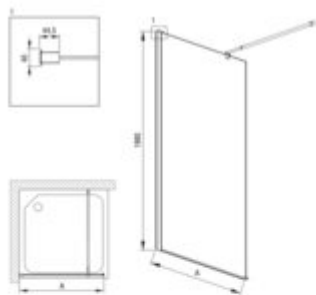

## Shower wall / walk-in, Kerria Plus system

**Product code:** KTS\_N30P

**EAN:** 5908212087510

**Color:** nero

**Warranty [years]:** 5

Model	Size (mm)	A (mm)
KT3_N30P	2000x1000	2000x710
KT3_N30P	1600x1000	1600x710
KT3_N30P	1200x1000	1200x710
KT3_N30P	800x1000	800x710
KT3_N30P	400x1000	400x710
KT3_N30P	2000x1000	2000x1070
KT3_N30P	1600x1000	1600x1070
KT3_N30P	1200x1000	1200x1070
KT3_N30P	800x1000	800x1070
KT3_N30P	400x1000	400x1070

Finish	nero
Width [mm]	1000
Height [mm]	2000
Glass finish	transparent
Glass thickness [mm]	6
Active cover installation	yes
installation	to be completed with KTS doors , to be completed with KTS walk-in , possibility of assembly with a KTS movable panel
Side dimension [mm]	970
Adjustment range from [mm]	700
Adjustment range up to [mm]	1200
Masking of assembly elements	yes
Profiles levelling the curvature of the walls	yes
Railings	adjustable stiffening the cabin
Tempered glass TOTAL WHITE	yes
Installation without shower tray possible	yes