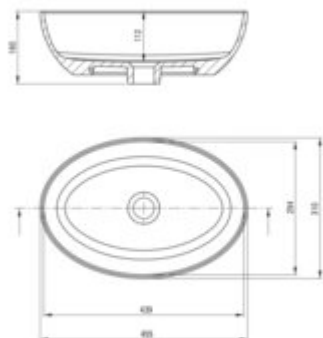

ALPINIA

Ceramic washbasin, countertop

Product code: CGA_6U4S

EAN: 5907650862598

Color: white

Warranty [years]: 10

Finish	white
Material	ceramic
Installation method	countertop/standing
Width [mm]	310
Length [mm]	455
Height [mm]	140
Depth [mm]	112
Without overflow	yes

Features:

- Hard and durable ceramics does not lose its properties with long use
- Antibacterial coating, preventing the growth of microorganisms
- Only the best materials, the quality of which has been confirmed by laboratory tests
- Dedicated cleaning agent, safe for cleaned surfaces