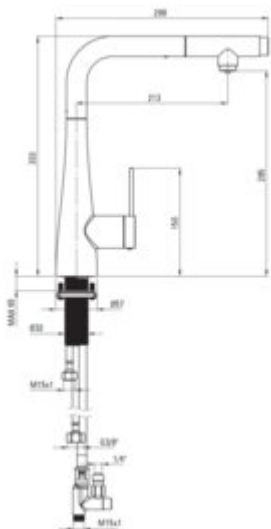

ERIDAN

Kitchen tap, with water filtration kit

Product code: BREFC75M

EAN: 5907650895954

Color: brushed bronze

Warranty [years]: 7

Mixer

Finish	brushed bronze
Material	steel 304
Mixer type	single-handle, mixer, for the water filter connection
Installation method	standing
Total mixer height [mm]	333
Flow class [l/min]	Z - 4-9 l/min
Acoustic group [dB]	I (x <= 20)

Mixer cartridge

Ceramic cartridge size	35 mm
------------------------	-------

Spout

Spout type	pull-out
Material	steel 304

Aerator

Aerator type	honeycomb
Aerator size	M24

Connecting hose

Length [mm]	600
Installation thread	3/8"

Features:

- Deante Design Studio Collection
- Z flow class (4-9 l/min) allowing for water consumption reduction
- The mixer with functional pull-out spout
- The mixer is equipped with a stream aerator
- The tap can be mounted even very close to the wall
- Pull-out spout for filtered water
- The mounting sleeve facilitates the installation of the mixer
- Only the best materials, the quality of which has been confirmed by laboratory tests
- Cleaning agent for fixtures in all colors available
- Innovative and easy-to-maintain coating - brushed bronze
- Coating applied using the PVD method
- Triple water filtration
- Water flow monitoring