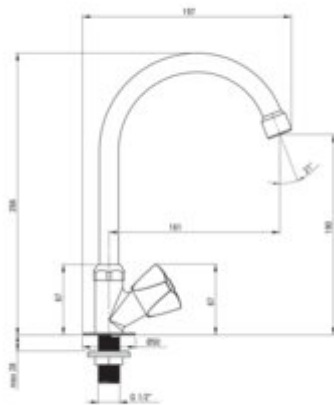

Kitchen tap

Product code: BEZ_062L

EAN: 5907650873648

Color: chrome

Warranty [years]: 2

Mixer

Finish	chrome
Material	brass, stainless steel
Mixer type	for cold water, for mixed water
Installation method	standing
Total mixer height [mm]	263
Flow class [l/min]	S - 15.1-19.8 l/min
Acoustic group [dB]	II (20 < x <= 30)

Mixer cartridge

Ceramic cartridge size	1/2"
------------------------	------

Spout

Spout type	swivel
Mixer spout range [mm]	158
Material	stainless steel

Aerator

Aerator type	honeycomb
Aerator size	M24

Features:

- The mixer body is made of the highest quality brass
- The mixer is equipped with a stream aerator
- Universal tap for cold or mixed water
- The mounting sleeve facilitates the installation of the mixer
- Only the best materials, the quality of which has been confirmed by laboratory tests
- Cleaning agent for fixtures in all colors available