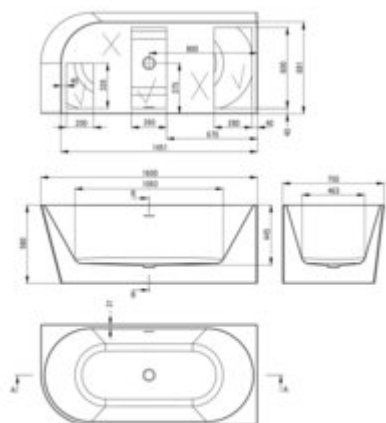

SILIA

Acrylic bathtub, corner/free-standing

Product code: KDS_016P

EAN: 5907650830849

Color: white

Warranty [years]: 5

Finish	white
Material	acrylic
Width [mm]	750
Length [mm]	1600
Height [mm]	580
Depth [mm]	431
capacity [l]	216
Installation method	wall-mounted, freestanding
built-in overflow	yes
Siphon included	yes
Click-clack plug included	yes

Features:

- Deante Design Studio Collection
- Easy to clean and maintain
- Flexible arrangement - free-standing or back-to-wall bathtub
- The set includes a waste trap with a click-clack plug
- Freedom in choosing the faucet - wall-mounted, concealed or floor-mounted
- Dedicated cleaning agent, safe for cleaned surfaces
- Durable acrylic material that maintains its shine and color
- Only the best materials, the quality of which has been confirmed by laboratory tests