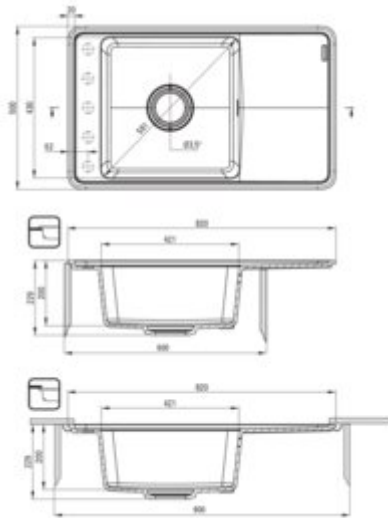

### Sink

Finish	metallic grey
Surface type	matte
Material	granite
Installation method	undermount, inset
Number of bowls	1
Minimum cabinet width [mm]	600
Width [mm]	500
Length [mm]	820
Height [mm]	229
Bowl depth [mm]	200
Cut-out Length [mm]	800
Cut-out Width [mm]	480
Reversible	yes
Equipped with accessories	yes
Drain diameter	3.5"
Number of pre-drilled holes	5
Additional features	drain cover included