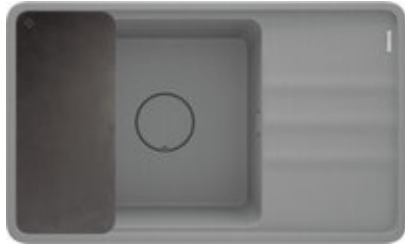

## Granite sink, 1-bowl with drainer

Product code: ZKM\_S11B

EAN: 5907650871712

Color: metallic grey

Warranty [years]: 18

### Sink

Finish	metallic grey
Surface type	matte
Material	granite
Installation method	undermount, inset
Number of bowls	1
Minimum cabinet width [mm]	600
Width [mm]	500
Length [mm]	820
Height [mm]	229
Bowl depth [mm]	200
Cut-out Length [mm]	800
Cut-out Width [mm]	480
Reversible	yes
Equipped with accessories	yes
Drain diameter	3.5"
Number of pre-drilled holes	5
Additional features	drain cover included

### Features:

- Deante Design Studio Collection
- Harmonious design
- Deep bowl
- Chopping board included
- Under-mounting possible
- ATTENTION! Before cutting a hole in the tabletop to install the sink, take into account th
- Granite drain cover
- Automatic CLICK plug
- Properties of Deante granite: resistance to impact, high temperature, discoloration, therm
- Hydrophobic properties repel water molecules
- Space-saving siphon which facilitates e.g. sorting waste
- Strainer uniformly dyed in mass
- The finish enriched with silver ions adds antiseptic properties
- Only the best materials, the quality of which has been confirmed by laboratory tests
- Dedicated cleaning agent, safe for cleaned surfaces