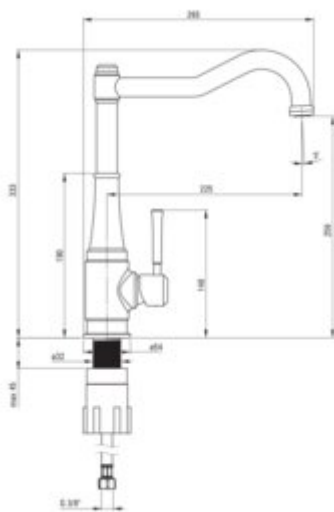

TAMIZO

Kitchen tap, with rectangular spout

Product code: BQT_Z63M

EAN: 5908212097878

Color: gold

Warranty [years]: 7

Mixer

Finish	gold
Material	brass
Mixer type	single-handle, mixer
Installation method	standing
Total mixer height [mm]	333
Flow class [l/min]	A <= 15 (9.1 - 15)
Acoustic group [dB]	I (x <= 20)

Mixer cartridge

Ceramic cartridge size	25 mm
------------------------	-------

Spout

Spout type	swivel
Mixer spout range [mm]	225
Material	stainless steel

Aerator

Aerator type	swivel, silicone
Aerator size	M24

Connecting hose

Length [mm]	450
Installation thread	3/8"
Connection thread	M8

Features:

- Deante Design Studio Collection
- The mixer body is made of the highest quality brass
- The mixer is equipped with a stream aerator
- Silicone aerator for easy limescale removal
- The mounting sleeve facilitates the installation of the mixer
- 45 cm connection hoses included
- A design that combines sentiment for past eras with the latest technological solutions
- The variety of colours gives many arrangement possibilities
- The movable aerator allows you to direct the water stream
- Only the best materials, the quality of which has been confirmed by laboratory tests
- Cleaning agent for fixtures in all colors available
- Coating applied using the PVD method