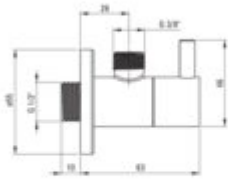

Angle valve, with ceramic cartridge

Product code: VFA_N62R

EAN: 5907650831662

Color: nero

Warranty [years]: 2

Finish	nero
Surface type	matte
Type	angle
Material	brass
Shape	round
Installation thread	1/2"
Connection thread	3/8"
Flow class [l/min]	S - 15.1-19.8 l/min
Metal knob	yes
Decorative valve	yes
with a filter	yes
with a masking rosette	yes