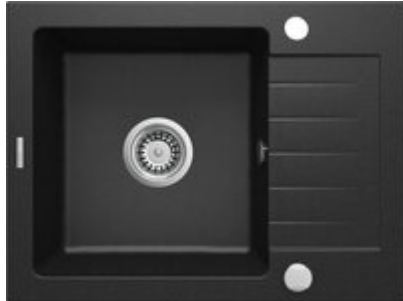

Product code: ZQZ_G11A

EAN: 5908212096499

Color: metallic graphite

Warranty [years]: 18

Sink

Finish	metallic graphite
Surface type	matte
Material	granite
Installation method	inset
Number of bowls	1
Minimum cabinet width [mm]	500
Width [mm]	440
Length [mm]	580
Height [mm]	164
Bowl depth [mm]	150
Cut-out Length [mm]	560
Cut-out Width [mm]	420
Reversible	yes
Equipped with accessories	yes
Drain diameter	3.5"
Number of holes	2

Sink waste kit

Finish	steel
Plug type	automatic
Low siphon/ Space saver	yes
possibility to connect a dishwasher/ washing machine	yes

Features:

- Properties of Deante granite: resistance to impact, high temperature, discoloration, therm
- Longest, 18 years warranty
- The sink is equipped with fittings with a connection to the dishwasher
- Accessories with automatic shut-off of the drain
- Hydrophobic properties repel water molecules
- Reversible sink - possibility to install the bowl on the left or the right side
- Dedicated cleaning agent, safe for cleaned surfaces
- Space-saving siphon which facilitates e.g. sorting waste
- The finish enriched with silver ions adds antiseptic properties