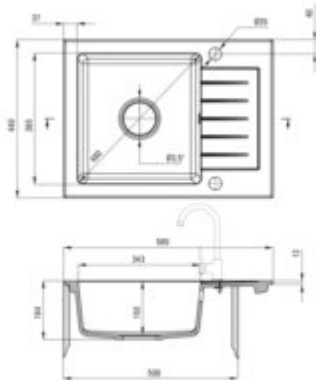

Product code: ZQZ_G11A

EAN: 5908212096499

Color: metallic graphite

Warranty [years]: 18

Sink

Finish	metallic graphite
Surface type	matte
Material	granite
Installation method	inset
Number of bowls	1
Minimum cabinet width [mm]	500
Width [mm]	440
Length [mm]	580
Height [mm]	164
Bowl depth [mm]	150
Cut-out Length [mm]	560
Cut-out Width [mm]	420
Reversible	yes
Equipped with accessories	yes
Drain diameter	3.5"
Number of holes	2

Sink waste kit

Finish	steel
Plug type	automatic
Low siphon/ Space saver	yes
possibility to connect a dishwasher/ washing machine	yes

Features:

- Properties of Deante granite: resistance to impact, high temperature, discoloration, therm
- Longest, 18 years warranty
- The sink is equipped with fittings with a connection to the dishwasher
- Accessories with automatic shut-off of the drain
- Hydrophobic properties repel water molecules
- Reversible sink - possibility to install the bowl on the left or the right side
- Dedicated cleaning agent, safe for cleaned surfaces
- Space-saving siphon which facilitates e.g. sorting waste
- The finish enriched with silver ions adds antiseptic properties