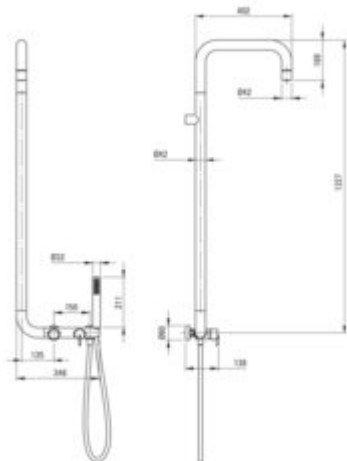

SILIA
Shower column, with shower
mixer

Product code: NQS_F4XM
EAN: 5907650818946
Color: brushed steel
Warranty [years]: 5

reddot winner 2024

Shower column

Finish	steel
mixer	yes
Flow class [l/min]	15<= S <20 (15 - 19.9)

Rail

Material	brass
----------	-------

Shower overhead

Shape	round
Material	brass
thickness	42
Diameter [mm]	42
Anti-calc	yes
Number of functions	1
Stream type	rain

Hand shower

Number of functions	1
Anti-calc	yes
Stream type	rain
Additional features	cool-out

Hose

Length [mm]	1500
Braid material	PVC
Anti-twist	1

Function switch

Switch type	click mechanical
-------------	------------------

Mixer

Mixer type	mixer
------------	-------

Features:

- Deante Design Studio Collection
- The Silia rain shower head has been awarded the Red Dot award
- Noble form and timeless simplicity
- Handset holder integrated with the battery body
- Ceramic mechanical Click type function switch
- Optimal cone-shaped water flow
- The mixer body is made of the highest quality brass
- Durable hose ends made of brass
- Anti-twist system, preventing the hose from twisting
- Anti-calc system facilitating the removal of limescale deposits
- Dedicated cleaning agent, safe for cleaned surfaces
- Only the best materials, the quality of which has been confirmed by laboratory tests
- Cool-out hand shower
- Innovative and easy to maintain brushed steel coating
- Coating applied using the PVD method