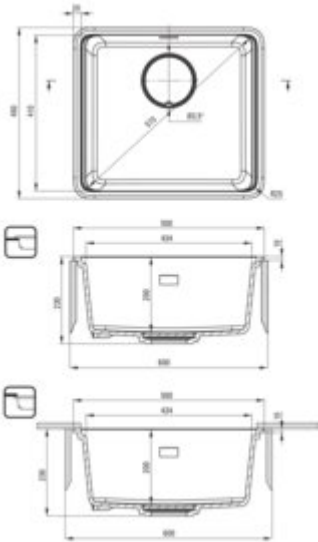

## Sink

Finish	anthracite metallic
Surface type	matte
Material	granite
Installation method	inset, undermount
Minimum cabinet width [mm]	600
Width [mm]	450
Length [mm]	500
Height [mm]	230
Bowl depth [mm]	200
Cut-out Length [mm]	480
Cut-out Width [mm]	430
Cut-out Length [mm]	460
Cut-out Width [mm]	410
Reversible	yes
Equipped with accessories	yes
Drain diameter	3.5"
Additional features	cutting board included, drain cover included