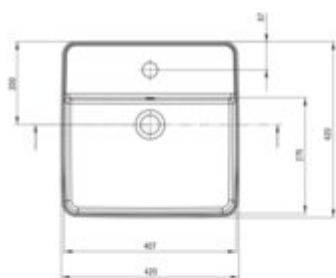

SQUARE Ceramic washbasin, countertop

Product code: CGS_6U4B

EAN: 5907650862796

Color: white

Warranty [years]: 10

Finish	white
Material	ceramic
Installation method	countertop/standing
Width [mm]	420
Length [mm]	420
Height [mm]	120
Depth [mm]	98
Hole for the tap	yes

Features:

- Hard and durable ceramics does not lose its properties with long use
- Antibacterial coating, preventing the growth of microorganisms
- Only the best materials, the quality of which has been confirmed by laboratory tests
- Dedicated cleaning agent, safe for cleaned surfaces