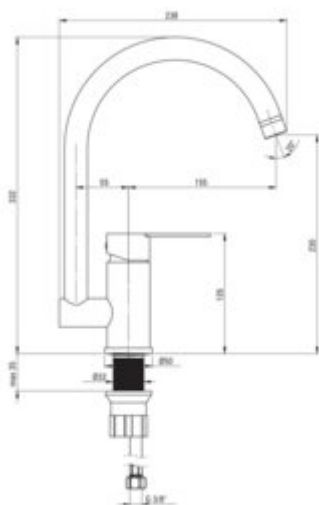

LUPO Kitchen tap

Product code: BLU_F62M

EAN: 5907650816638

Color: brushed steel

Warranty [years]: 5

Mixer

Finish	steel
Material	steel 304
Mixer type	single-handle, mixer
Installation method	standing
Total mixer height [mm]	332
Flow class [l/min]	A <= 15 (9.1 - 15)
Acoustic group [dB]	II (20 < x <= 30)

Mixer cartridge

Ceramic cartridge size	35 mm
------------------------	-------

Spout

Spout type	swivel
Mixer spout range [mm]	210
Material	steel 304

Aerator

Aerator type	honeycomb
Aerator size	M22

Connecting hose

Length [mm]	450
Installation thread	3/8"
Connection thread	M10

Features:

- The mixer is equipped with a stream aerator
- The swivel spout improves the comfort of use
- Only the best materials, the quality of which has been confirmed by laboratory tests
- Cleaning agent for fixtures in all colors available